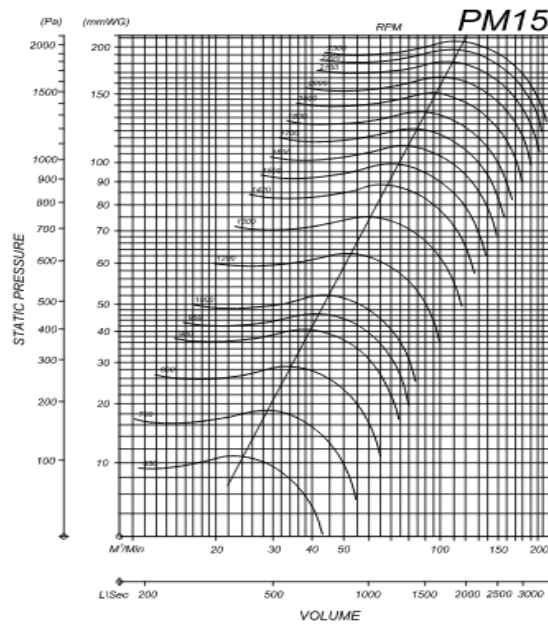

PM SERIES FAN CURVES

Performance Curves

Conditionaire International Pty Ltd

12-20 Cook Rd Marrickville NSW 2204

P: (02) 9774 3355 F: (02) 9774 3483

sales@conditionaire.com.au www.conditionaire.com.au

SEAT SERIES FANS