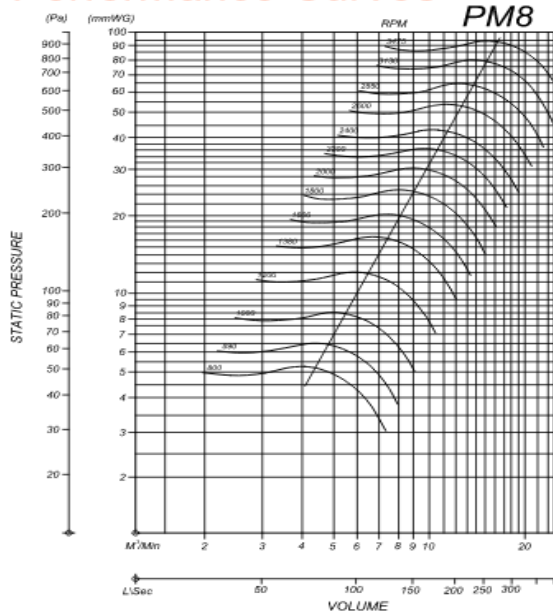

PM SERIES FAN CURVES

Performance Curves

Conditionaire International Pty Ltd

12-20 Cook Rd Marrickville NSW 2204

P: (02) 9774 3355 F: (02) 9774 3483

sales@conditionaire.com.au www.conditionaire.com.au

SEAT SERIES FANS