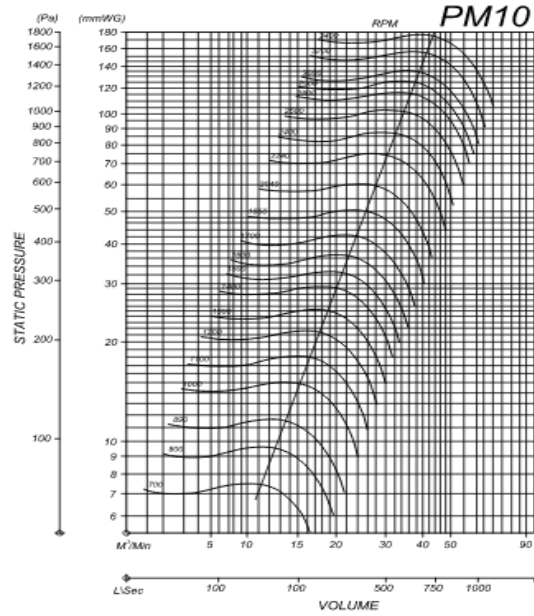

PM SERIES FAN CURVES

Performance Curves

Conditionaire International Pty Ltd

12-20 Cook Rd Marrickville NSW 2204

P: (02) 9774 3355 F: (02) 9774 3483

sales@conditionaire.com.au www.conditionaire.com.au

SEAT SERIES FANS