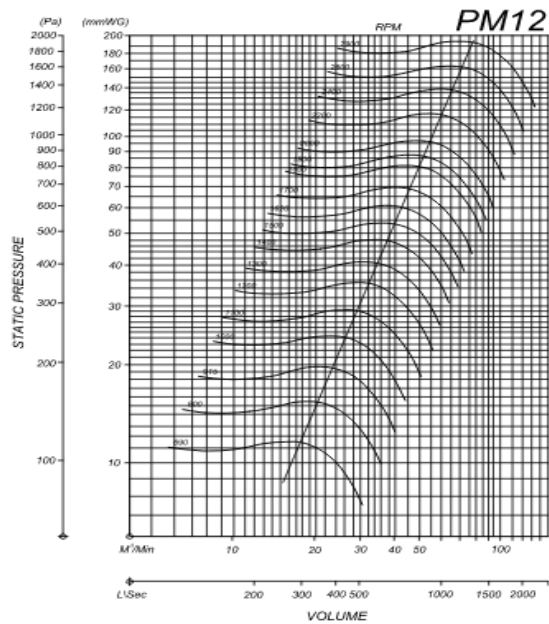

PM SERIES FAN CURVES

Performance Curves

Conditionaire International Pty Ltd

12-20 Cook Rd Marrickville NSW 2204

P: (02) 9774 3355 F: (02) 9774 3483

sales@conditionaire.com.au www.conditionaire.com.au

SEAT SERIES FANS