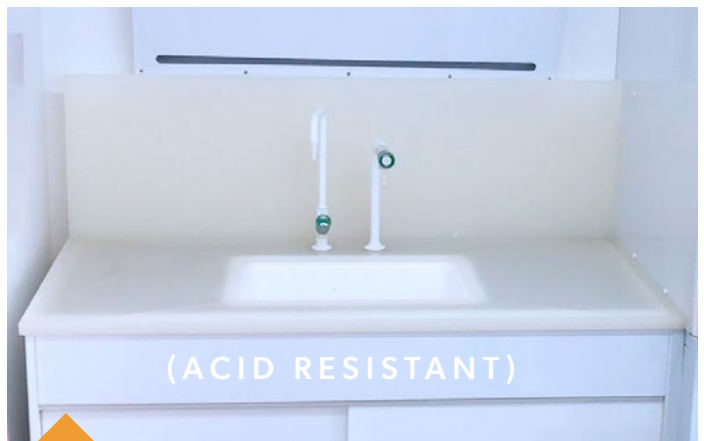

See our range of furniture products below:

OPEN FRAME BENCH TOPS

Durable and spacious, ideal for every laboratory need

ISLAND BENCHES

Centralised workspace solution for modern labs

ENCLOSED ISLAND BENCHES

Combines storage and workspace seamlessly

BALANCE TABLES

Precision-crafted for stability and accuracy

STAINLESS STEEL WET BENCHES

Customised laboratory grade 316 stainless steel benches

POLYPROPYLENE WET BENCHES

Resilient against chemicals and everyday wear